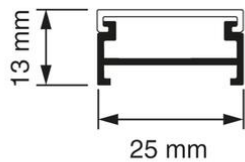

## K25/P25 Flat tube system Raceways

### K25 Trunking base + cover, 4 m white (RAL 9010)

- Mount using BC25 wall clips (art. no. AT5600).
- Stackable.
- Internal dimensions: 23 x 8 mm

<b>Article no:</b>	<b>AT9068</b>
EAN:	8712259011905
Colour	White (RAL 9010)
Amount Packaging	25 lgt. x 4 m

Z25 and F25 are the surface-mounted systems for installation-friendly data cabling. Thanks to the smart accessories, the entire contents of the tubes can be used for data cables up to Ø 10 mm. A minimum bending radius of 25 mm is assured with all accessories. Thanks to clickers and target plates, you can install the system quickly and easily. Due to the special lid, F25 is extremely suitable for public spaces such as Fiber to the Home projects in high-rise buildings and stairwells. Because the lid is difficult to disassemble, unauthorized opening is prevented and the risk of disruptions to telephone, internet and television traffic is reduced.