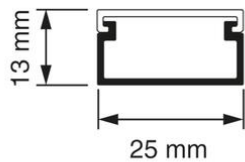

Cable Ducts Aluminum-look

Z25 Cable Raceway aluminum colour

- Suitable for concealing multimedia cables.
- Equipped with slot and nail openings.
- Internal dimensions: 22.5 x 10.5 mm

Article no:	AT9013
EAN:	8712259275376
Colour	Other
Amount Packaging	5 lgt. x 2 m
Degree of protection (IP)	-
Material	Plastic
Height	13 mm
Width	25 mm
Length	
Halogen free	No
Useful cross section	240 mm ²
Type of fastening	Bottom perforation
RAL-number	9007
Material quality	Polyvinyl chloride (PVC)
Surface protection	Untreated
Transparent	No
Anti-bacterial treatment	No
Impact strength	-
Cover model	Loose
Suitable for circuit integrity	Yes
Number of permanent partitions	
Number of plug-in partitions	
With cable fixing clip	No
With protective foil	No
With duct connector	No
Delivery on roll	No
Pre-stamping	No

The Alu-look version of the Z25 profiles harmonises with the interior. They are cable ducts to watch! Pre-eminently suitable for concealing multimedia cables in an attractive manner. Of course, the profiles are manufactured from high-quality plastic. They are therefore colourfast and just as easy to mount as all other Attema profiles.